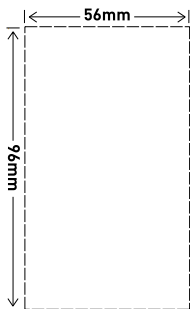

## Common Plate - Vertical Double Powerpoint with extra function hole, 10A

CAT NO. **ECV777XWE**

<b>Cat No</b>	<b>ECV777XWE</b>
<b>Description</b>	Excel Life Common Plate Vertical Double Powerpoint with extra function hole, 10A
<b>Supply voltage</b>	230 - 240V a.c.
<b>Current rating</b>	10A
<b>Colour</b>	White
<b>Plate size</b>	74 W x 118 H x 10 D mm
<b>Mounting centres</b>	84mm
<b>Compliance</b>	AS/NZS 3112

# Common Plate - Vertical Double Powerpoint with extra function hole, 10A

CAT NO. **ECV777XWE**

- Versatile - insert any 770 module into the extra hole to create a customised product quickly onsite
- Inline terminals for easier installation
- Internal safety shutters for extra safety
- More fixing options - 4 corners
- Retained terminal screws

## Glass and tile cut-out dimensions:

Product specifications	
Cat No	ECV777XWE
Supply voltage	230 - 240V a.c.
Current rating	10A

Single product	
Cat No	Barcode
ECV777XWE	9321001423140

Inner box (QTY 10)	
Cat No	Barcode
ECV777XWE	9321001423645